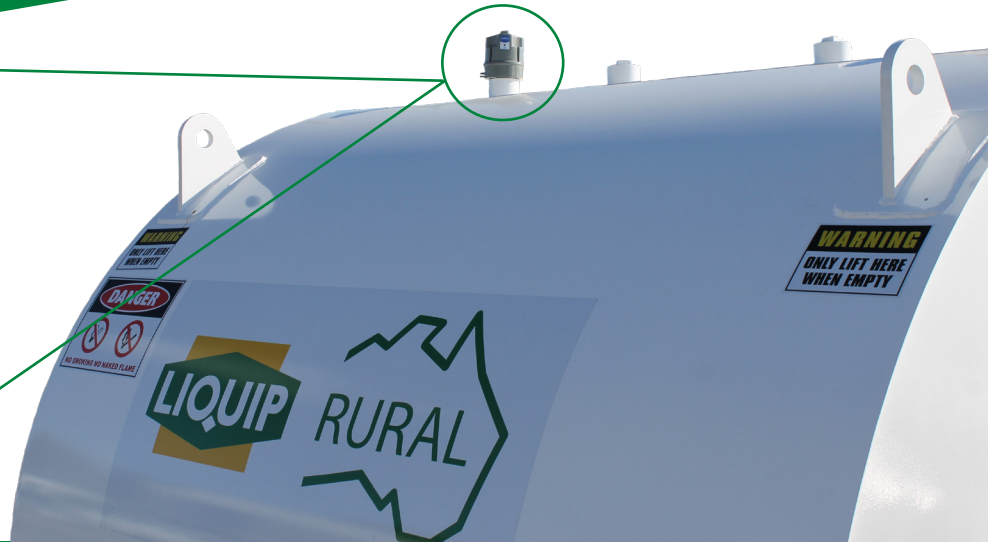

Fuelcraft 12V ATG

LIQUIP VICTORIA
THE HOME OF Fuelcraft

Fuelcraft 12V ATG

Eliminate daily dipping of your storage tank and streamline your refilling process

HARDWARE

- ▶ Fuelcraft 12V ATG

RELIABLE

- ▶ Over 800,000 units fitted provides you with assurance that the device works.